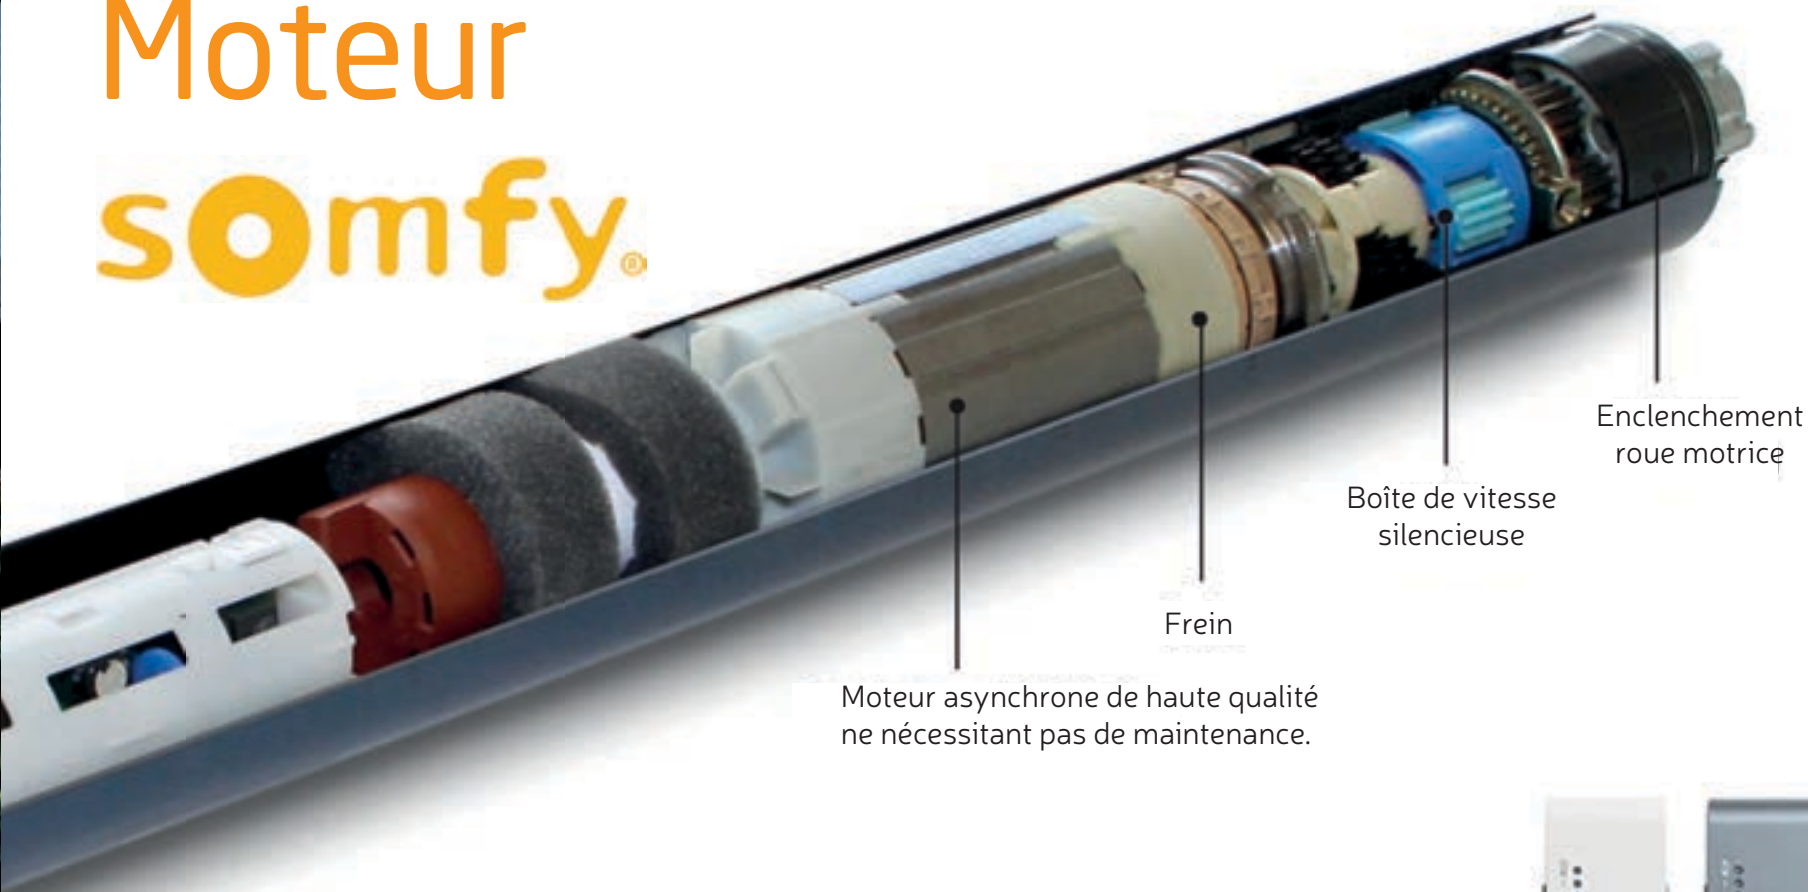

Moteur somfy®

Moteur asynchrone de haute qualité ne nécessitant pas de maintenance.

Ma Pergola est un vendeur certifié “Expert” de **Somfy**, qui est le **meilleur producteur** de moteurs au monde.

Somfy, qui est le plus important producteur de **moteurs tubulaires** au monde, permet à notre produit de vous servir pendant de **nombreuses années sans problème**.

Les moteurs **Somfy** et les **télécommandes** ont une **garantie de 5 ans**.